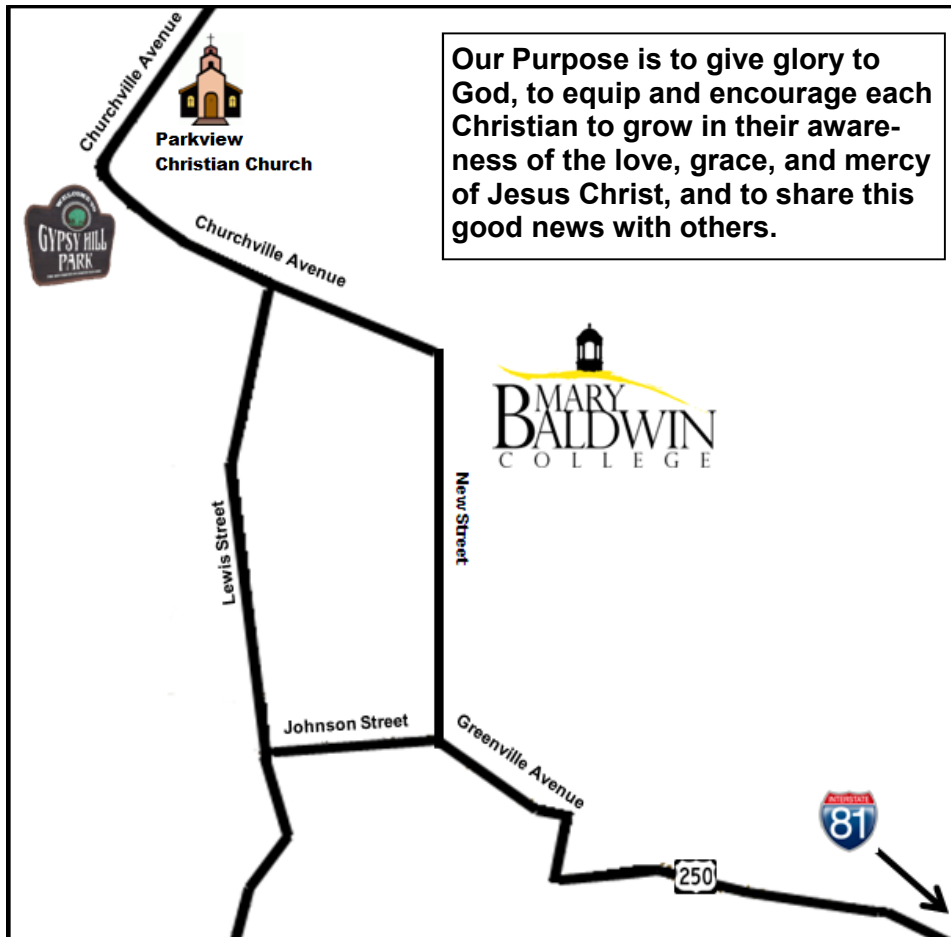

## Christian Church

**A Passion for God and Compassion for People**

## Directions from

1. Take exit 222
2. Merge onto US-250 West
3. Turn right onto Greenville Avenue
4. Turn left to stay on Greenville Avenue
5. Greenville Avenue will turn into Johnson Street
6. Turn Right onto Lewis Street
7. Turn Left onto Churchville Road
8. Parkview Christian Church will be on the right just around the first curve.  
(Across from Gypsy Park)